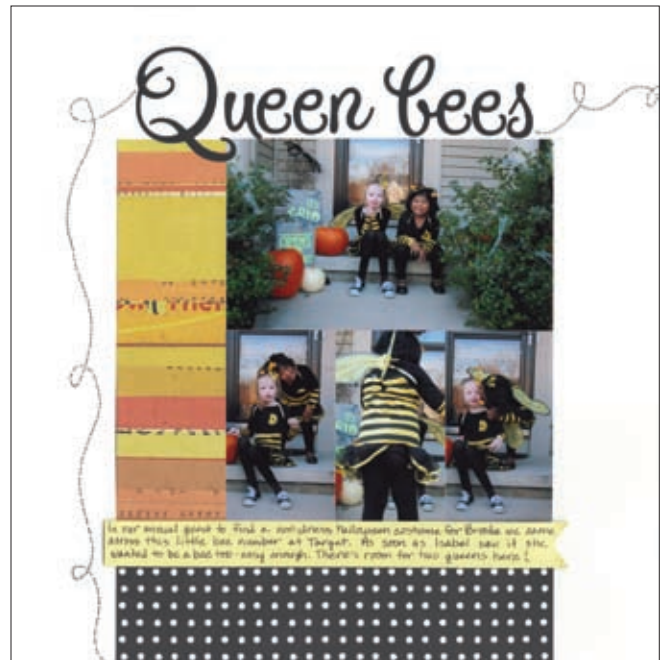

CC-ESPRESSO-GC espresso grand complete cookie cutter alphabet